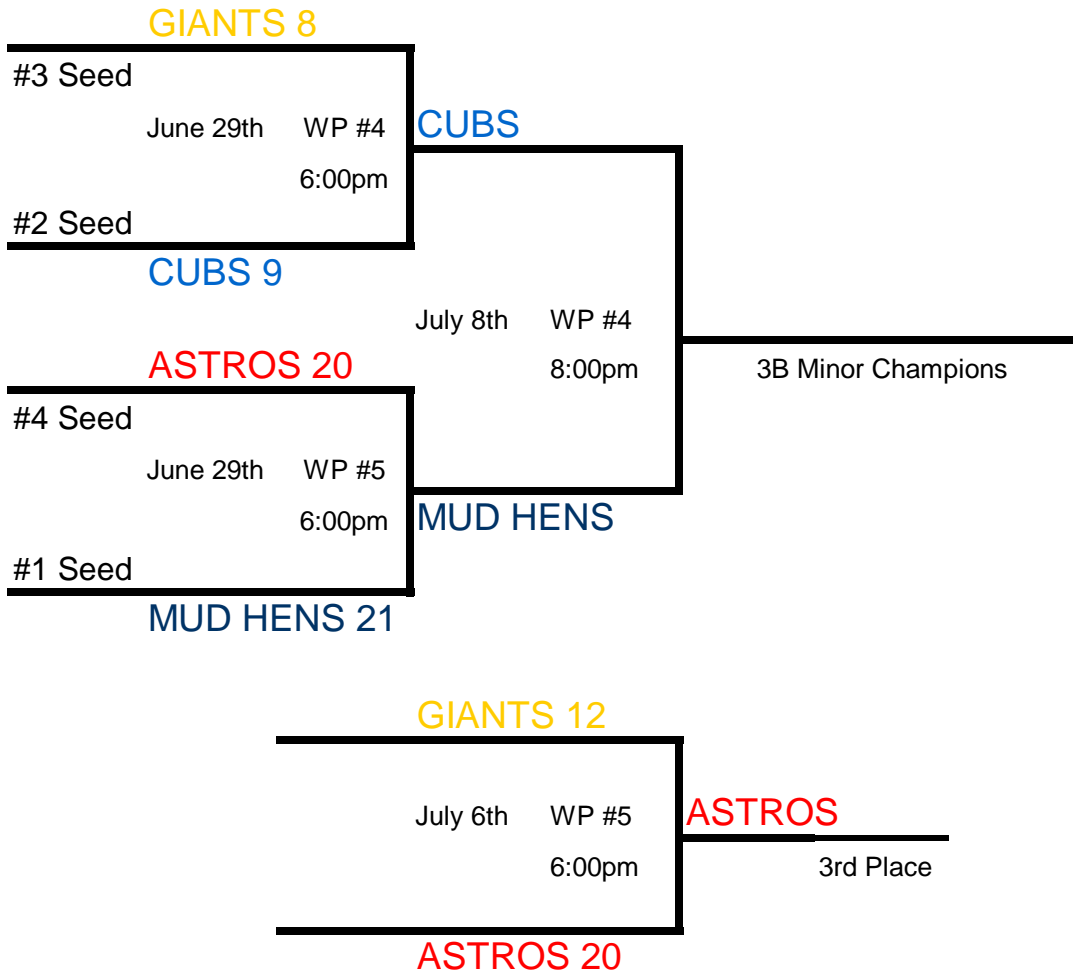

Minor Division Championship Brackets

Lower number seed is home team.

After all regular season games are complete, seeding will be determined by:

- 1) Best Overall Record
- 2) Head to Head Record
- 3) Fewest Runs Allowed
- 4) Best Net (runs scored minus runs allowed) *maximum 5 r
- 5) Fewest runs allowed against another team in the tiebreak
- 6) Coin Toss