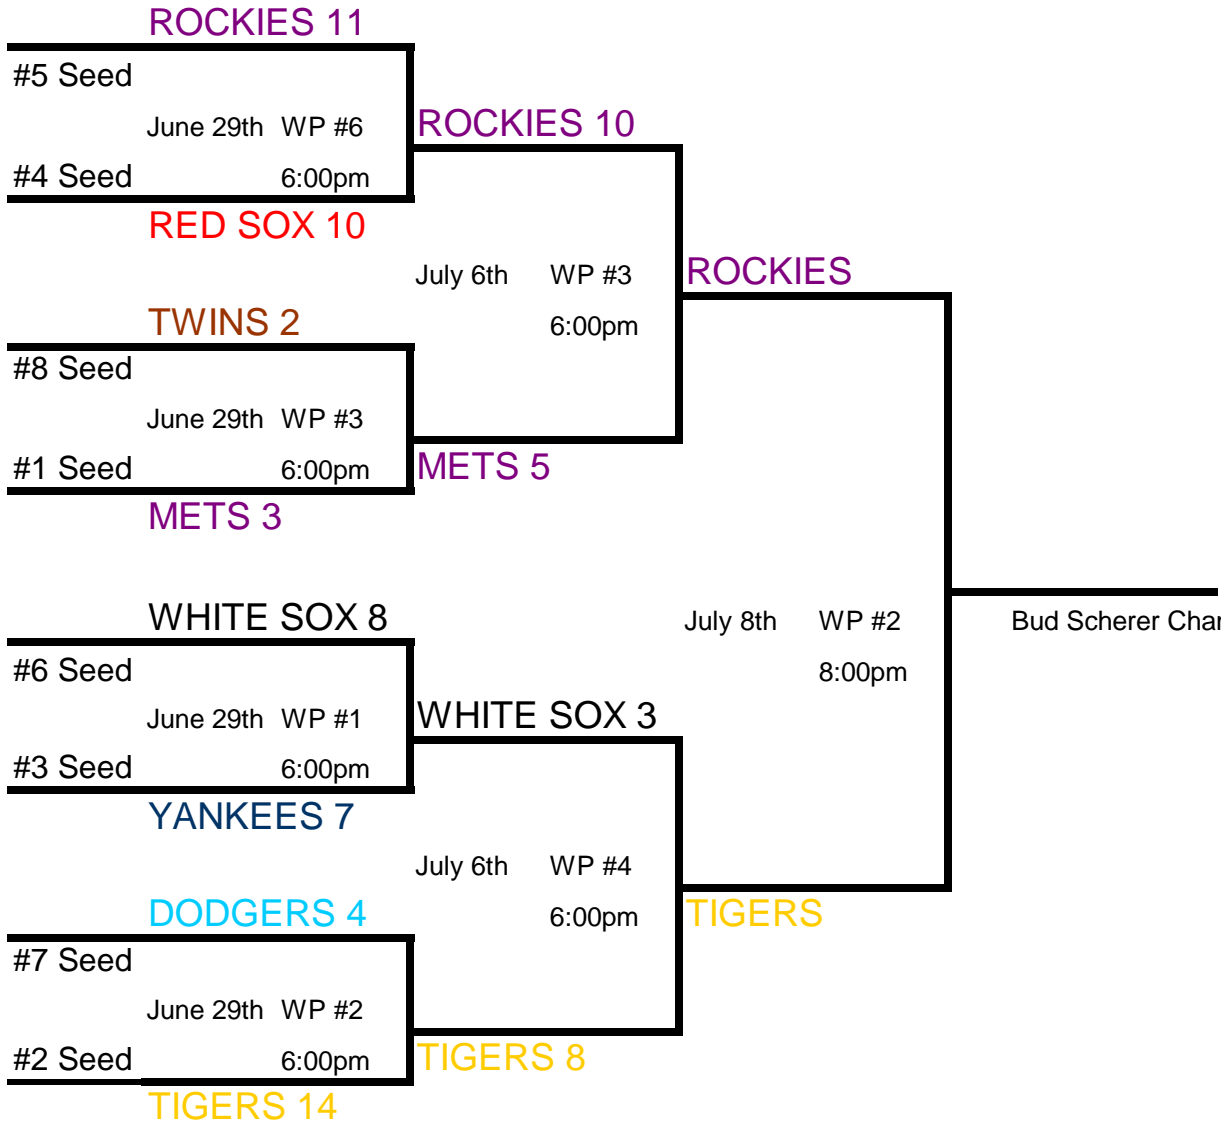

# Bud Scherer Championship Brackets

run differential per game\*  
icker