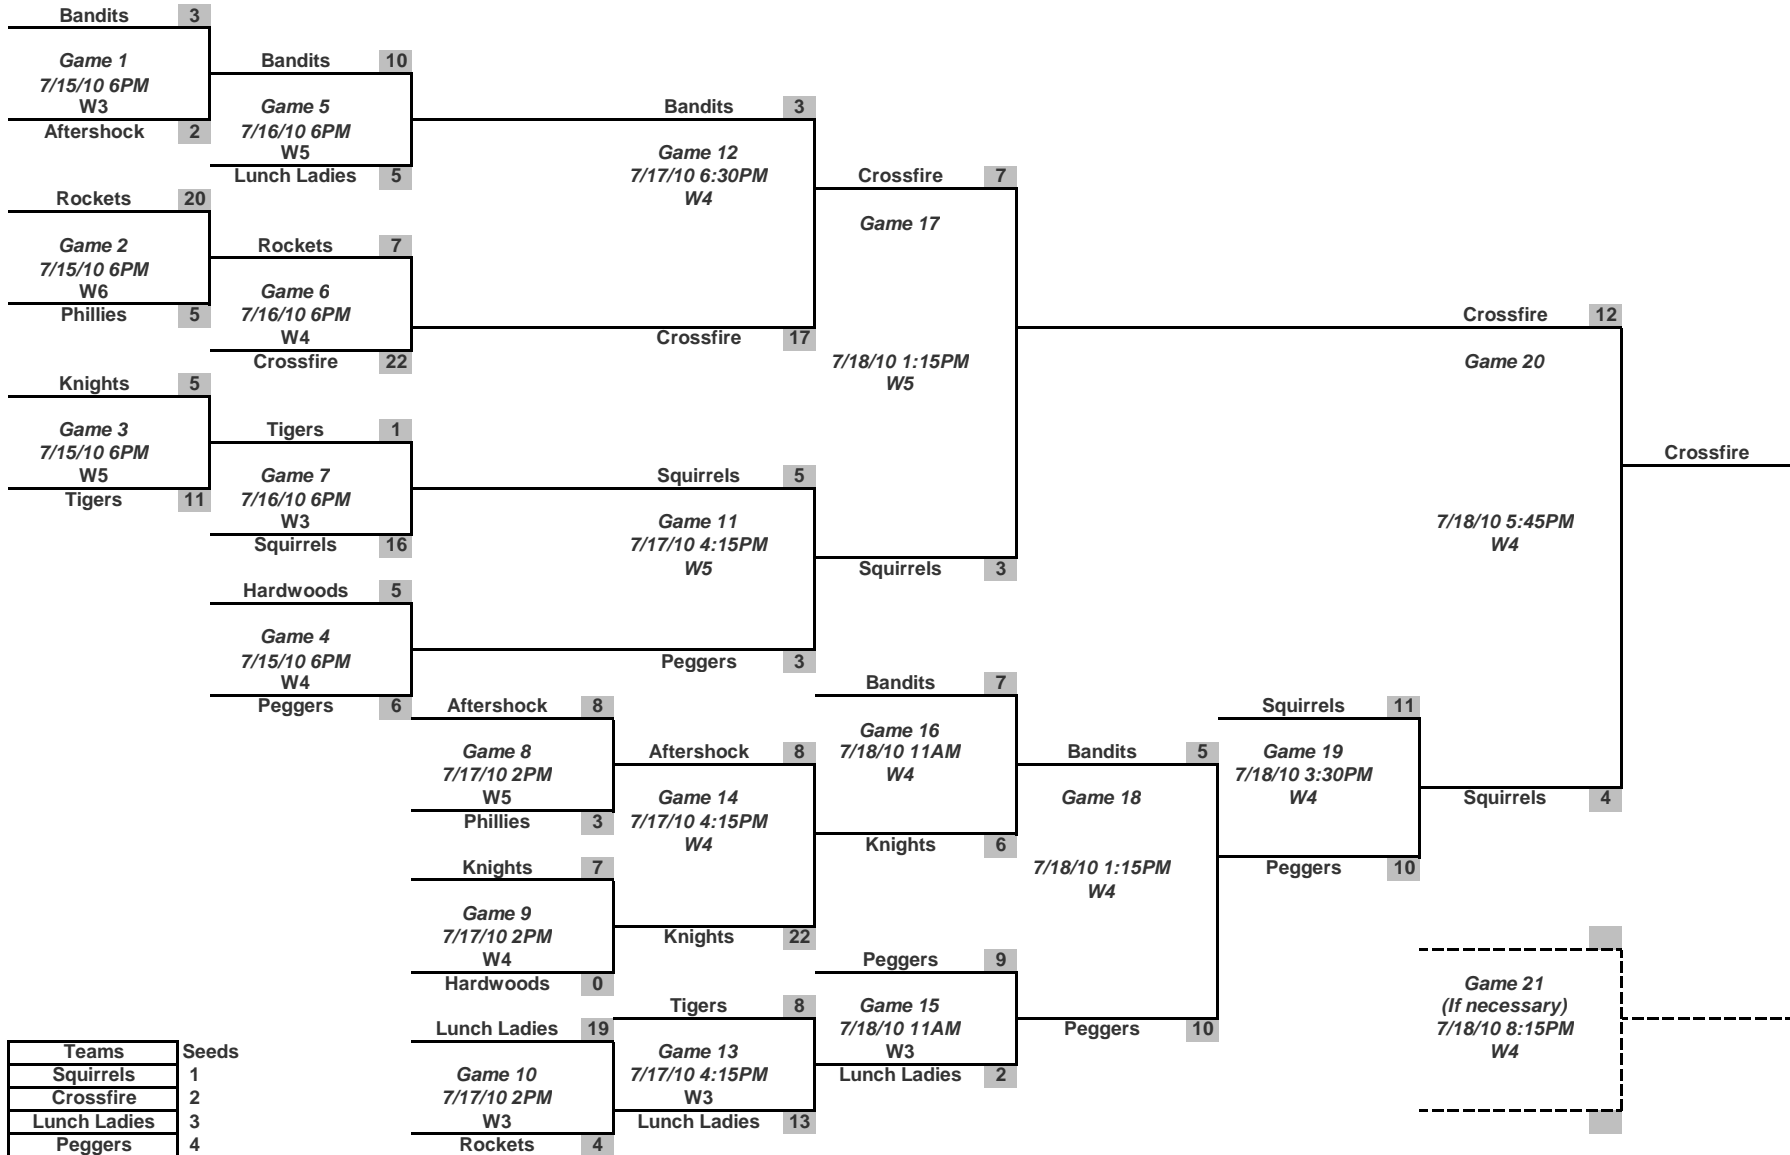

2010 Knothole Mid-Season Tournament

Teams	Seeds
Squirrels	1
Crossfire	2
Lunch Ladies	3
Peggers	4
Hardwoods	5
Bandits	6
Aftershock	7
Rockets	8
Phillies	9
Knights	10
Tigers	11

Tournament Director	
Dave Hottmann	
Tournament Location	
White Park	

*Lower seed #'s are home team