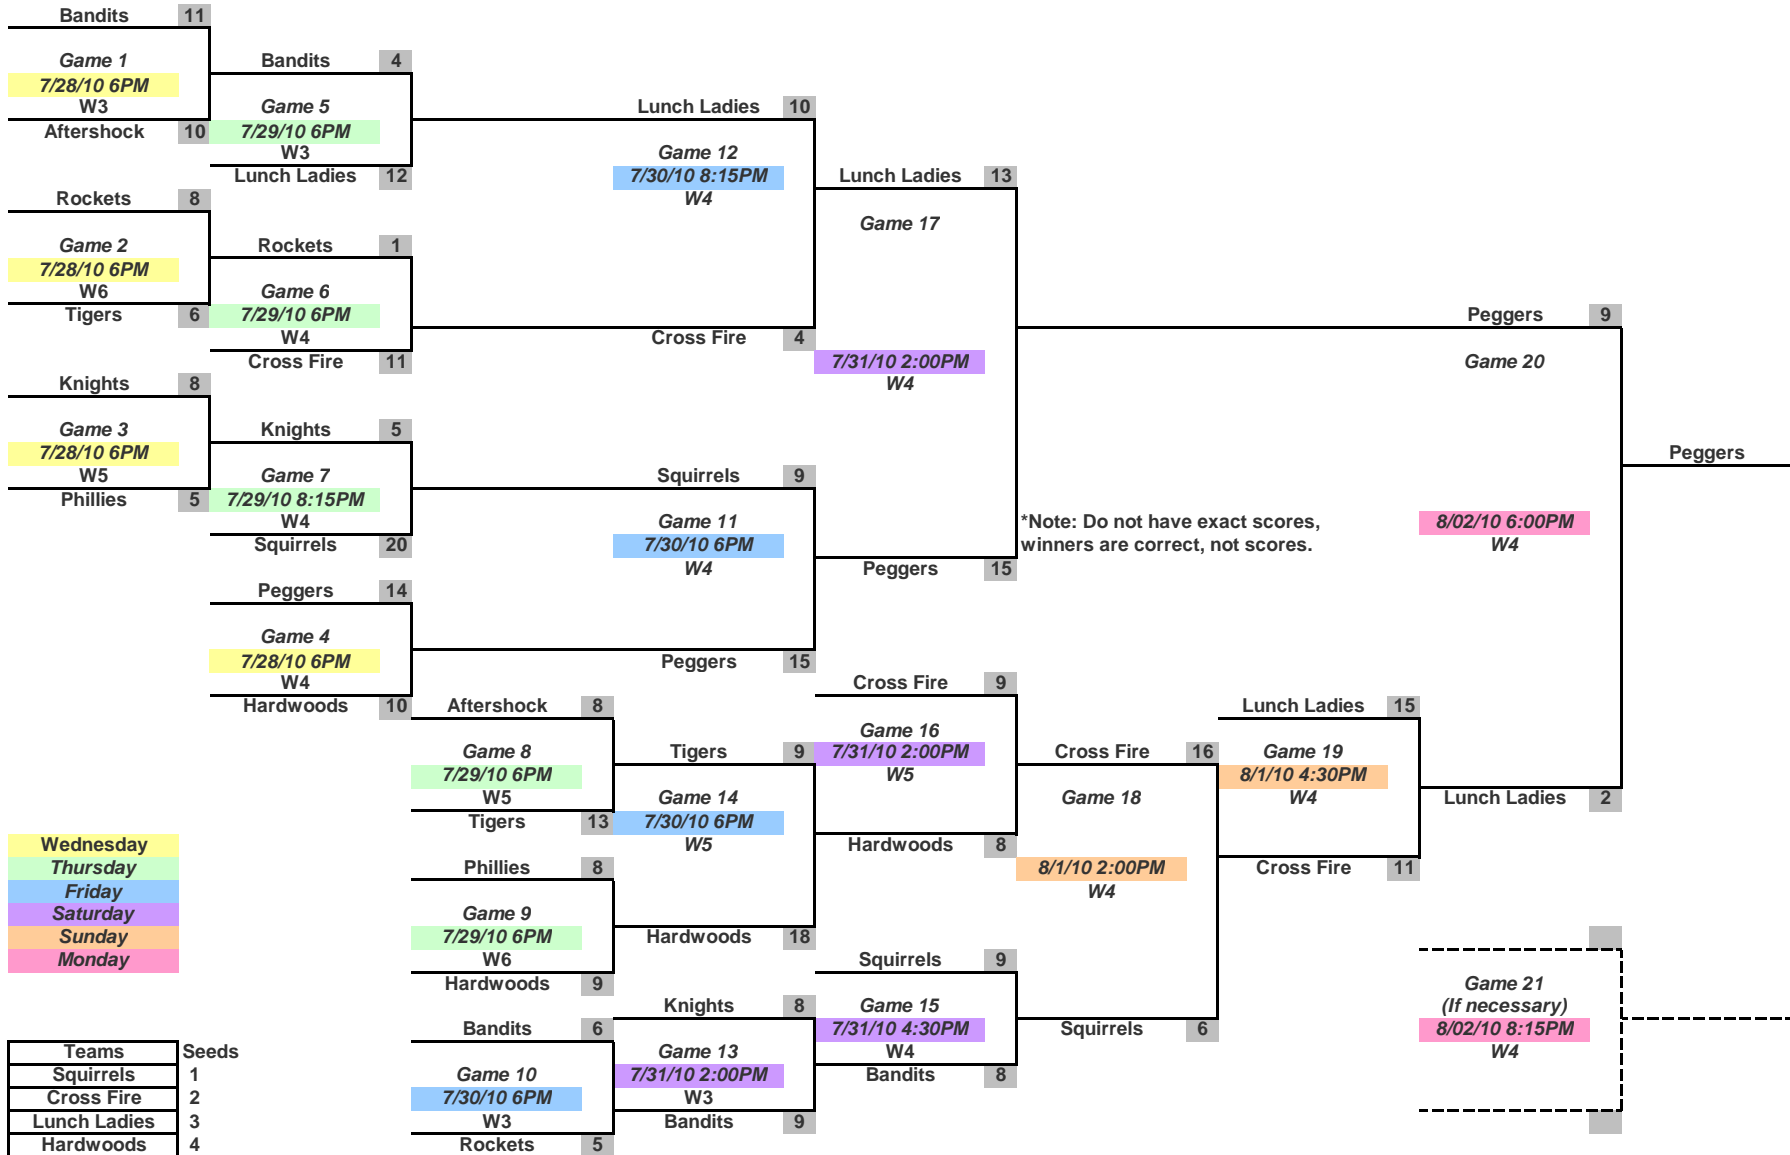

2010 Knothole Season End Tournament

Teams	Seeds
Squirrels	1
Cross Fire	2
Lunch Ladies	3
Hardwoods	4
Peggers	5
Bandits	6
Aftershock	7
Rockets	8
Tigers	9
Knights	10
Phillies	11

Tournament Director	
Dave Hottmann	
Tournament Location	
White Park	

\*Lower seed #'s are home team